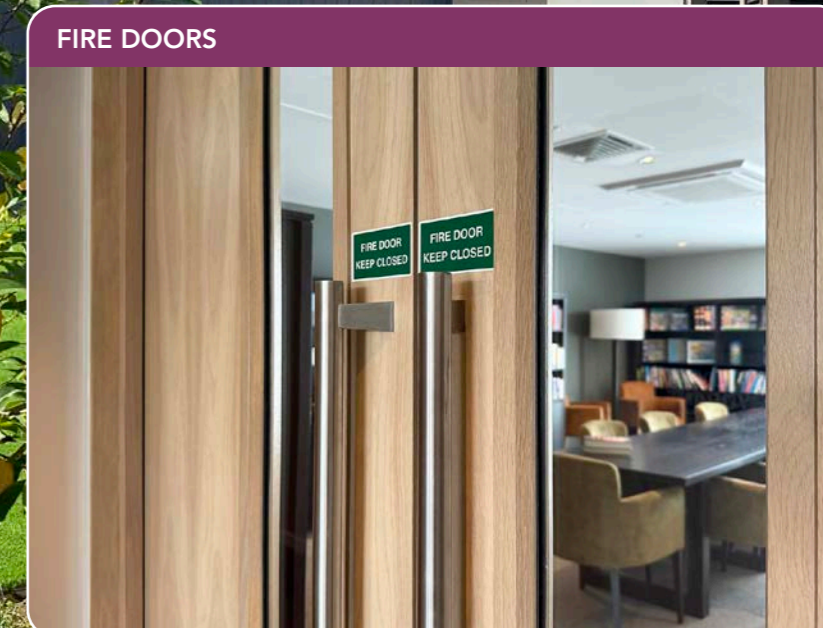

←
Main Entry

AT-RISK PATIENT DOORS

Hallmark at-risk patient door systems are designed to keep staff and patients safe. Our engineers and product managers bring valuable experience in this specialised area, including having designed and produced doors for the award-winning Hillmorton Hospital and Mason Clinic.

See what architects say about us:

AT RISK PATIENT DOORS

AGED CARE FACILITY DOORS

Whether it's a new retirement village or a rest home refurbishment our focus is always the same: to ensure our part of your project runs smoothly. We offer the full range of door solutions for aged-care projects.

HOTELS & ACCOMMODATION

Aesthetics meet performance. We balance fire safety, acoustics, and functionality with products that enhance interior spaces. Our timber veneer panels are produced in the same production facility as our veneer doors, ensuring a perfect match throughout.