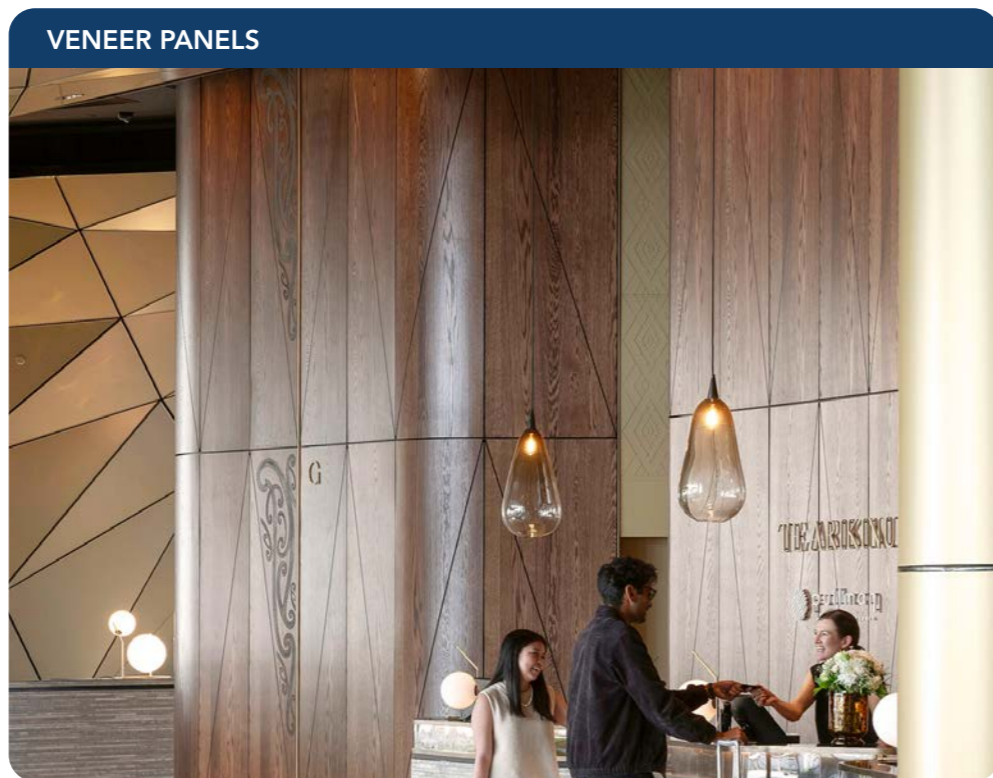

HOTELS & ACCOMMODATION

Aesthetics meet performance. We balance fire safety, acoustics, and functionality with products that enhance interior spaces. Our timber veneer panels are produced in the same production facility as our veneer doors, ensuring a perfect match throughout.

VENEER PANELS