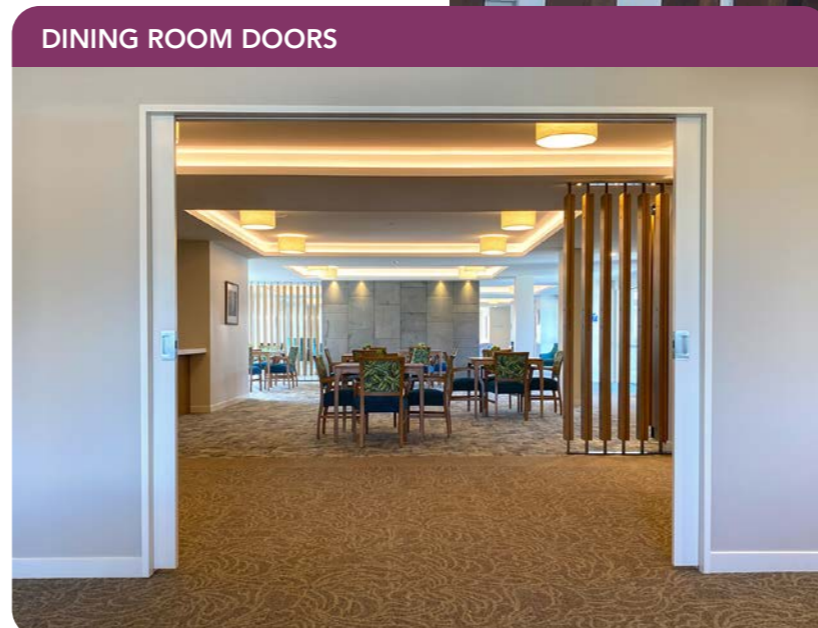

AGED CARE FACILITY DOORS

Whether it's a new retirement village or a rest home refurbishment our focus is always the same: to ensure our part of your project runs smoothly. We offer the full range of door solutions for aged-care projects.