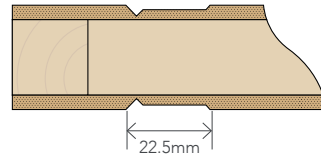

### ROUTERED GROOVE DETAIL

4.75MM MDF SKIN  
(FOR INTERIOR USE)

PREMIUM TEMPERED  
HARDBOARD SKIN  
(FOR SHELTERED  
EXTERIOR USE)

### VRP5 Grooving Dimensions (mm)

Top Rail	150mm
Bottom Rail	150mm
Side Stiles	110mm
Grooved Panel Width	Door Width Less 220mm
Grooved Panel Height	Door Height less 300mm

	Core Availability			Available Finishes	
	Hollow	Polystyrene	Solid	Un-Primed	U.V Primed
1980 High	•	•	•	MTO	Ex-Stock (38mm H/C & S/C)
Up to 2400 High	•	•	•	MTO	Ex-Stock (38mm H/C & S/C)
2700 High	•	•	•	MTO	MTO
Oversize	N/A	•	N/A	MTO	N/A

Stile, Rail and Lockblock Configuration 1980 up to 2400 High Doors 410-910mm Wide			
	Rails	Stiles	Lockblocks
Hollow (1980)	Ex 35mm	Ex 35mm	400 x 70mm
Hollow (Up to 2400)	Ex 140mm	Ex 35mm	800 x 70mm
Polystyrene	Ex 35mm	Ex 35mm	400/800 x 70mm
Solid (Up to 2400)	Ex 140mm	Ex 35mm	N/A
960mm Wide +	Ex 105mm	Ex 105mm	N/A
>2400mm High	Ex 105mm	Ex 105mm	N/A

- All doors over 1210 wide supplied un-primed
- 'Oversize' is doors over 1210mm wide or 2700mm high

- All hollow and polystyrene doors have double lock blocks
- Stock doors are standard sizes between 410mm and 910mm wide