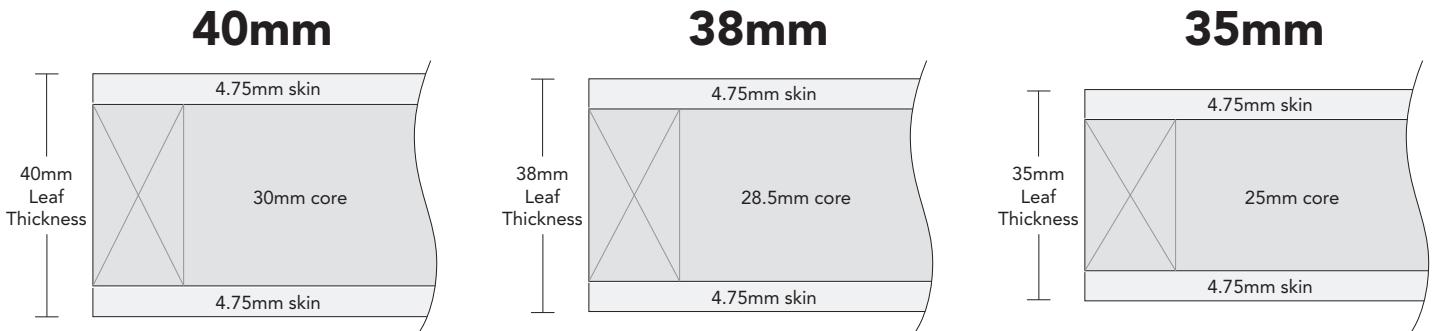

Door Thickness Guide

Hallmark door leaves are available in three thicknesses,
all with premium 4.75mm skins as standard:

- All three leaf thicknesses are the same price
- All are available in either Hollow Core, Poly Core, or Solid Core (MDF or Particleboard)

Hollow (Honeycomb) Core

Poly Core

Solid Core (MDF)

Solid Core (Particleboard)

- All three leaf thicknesses are available as Flush Panel or Grooved:

5 x 2.5mm
V-Groove
(standard)

5 x 2mm
Square Groove

10 x 1.5mm
Chamfer Groove

3 x 1.5mm
U-Groove