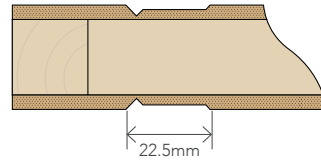

### ROUTERED GROOVE DETAIL

4.75MM MDF SKIN  
(FOR INTERIOR USE)

PREMIUM TEMPERED  
HARDBOARD SKIN (FOR  
SHELTERED EXTERIOR USE)

PLEASE NOTE: GLASS IS NOT INCLUDED. ALL PANELS ARE BEADED WITH REBATED BEADING AS STANDARD. FLUSH BEADING AVAILABLE ON REQUEST.

### VVPO Panel Cut-Out Dimensions (mm)

Top Rail	150mm
Mid Rail	150mm
Bottom Rail	180mm
Side Stile	110mm
Glazing Panel Width	Door Width less 220mm
Glazing Panel Height	Door Height less 1085mm
Grooved Panel Width	Door Width less 220mm
Grooved Panel Height	605mm

	Stile, Rail and Lockblock Configuration 1980 up to 2400 High Doors 410-910mm Wide		
	Rails	Stiles	Lockblocks
Hollow (1980)	Ex 35mm	Ex 35mm	400 x 70mm
Hollow (Up to 2400)	Ex 35mm	Ex 35mm	800 x 70mm
Polystyrene	Ex 35mm	Ex 35mm	400/800 x 70mm
Solid (Up to 2400)	Ex 140mm	Ex 35mm	N/A
960mm Wide +	Ex 105mm	Ex 105mm	N/A
>2400mm High	Ex 105mm	Ex 105mm	N/A

- All doors over 1210 wide supplied un-primed
- 'Oversize' is doors over 1210mm wide or 2700mm high

- All hollow and polystyrene doors have double lock blocks
- Stock doors are standard sizes between 410mm and 910mm wide