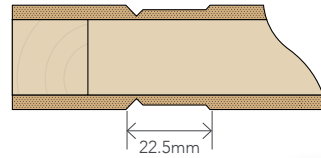

### ROUTERED GROOVE DETAIL

4.75MM MDF SKIN  
(FOR INTERIOR USE)

4.75MM TEMPERED  
HARDBOARD SKIN  
(FOR SHELTERED  
EXTERIOR USE)

### VRP8 Panel Cut-Out Dimensions (mm)

Top Rail	150mm
Mid Rail	150mm
Bottom Rail	180mm
Side Stile	110mm
Top Panel Width	Door Width* less 330mm divided by 2
Top Panel Height	Door Height less 1085mm
Bottom Panel Width	Door Width* less 330mm divided by 2
Bottom Panel Height	605mm

	Stile, Rail and Lockblock Configuration 1980 up to 2400 High Doors 410-910mm Wide		
	Rails	Stiles	Lockblocks
Hollow (1980)	Ex 35mm	Ex 35mm	400 x 70mm
Hollow (Up to 2400)	Ex 35mm	Ex 35mm	800 x 70mm
Polystyrene	Ex 35mm	Ex 35mm	400/800 x 70mm
Solid (Up to 2400)	Ex 140mm	Ex 35mm	N/A
960mm Wide +	Ex 105mm	Ex 105mm	N/A
>2400mm High	Ex 105mm	Ex 105mm	N/A

- All doors over 1210 wide supplied un-primed
- 'Oversize' is doors over 1210mm wide or 2700mm high

- All hollow and polystyrene doors have double lock blocks
- Stock doors are standard sizes between 410mm and 910mm wide