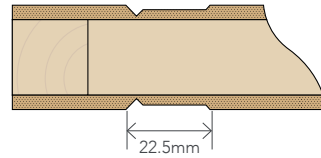

### ROUTERED GROOVE DETAIL

### VRP4 Grooving Dimensions (mm)

Top Rail	150mm
Bottom Rail	150mm
Mid Rails (Per Rail)	Door Length Less 1400 Divided by 3
Side Stile	110mm
Grooved Panel Width	275mm
Grooved Panel Height	275mm

	Core Availability			Available Finishes	
	Hollow	Polystyrene	Solid	Un-Primed	U.V Primed
1980 High	•	•	•	MTO	Ex-Stock (38mm H/C & S/C)
Up to 2400 High	•	•	•	MTO	Ex-Stock (38mm H/C & S/C)
2700 High	•	•	•	MTO	MTO
Oversize	N/A	•	N/A	MTO	N/A

Stile, Rail and Lockblock Configuration 1980 up to 2400 High Doors 410-910mm Wide			
	Rails	Stiles	Lockblocks
Hollow (1980)	Ex 35mm	Ex 35mm	400 x 70mm
Hollow (Up to 2400)	Ex 140mm	Ex 35mm	800 x 70mm
Polystyrene	Ex 35mm	Ex 35mm	400/800 x 70mm
Solid (Up to 2400)	Ex 140mm	Ex 35mm	N/A
960mm Wide +	Ex 105mm	Ex 105mm	N/A
>2400mm High	Ex 105mm	Ex 105mm	N/A

- All doors over 1210 wide supplied un-primed
- 'Oversize' is doors over 1210mm wide or 2700mm high

- All hollow and polystyrene doors have double lock blocks
- Stock doors are standard sizes between 410mm and 910mm wide