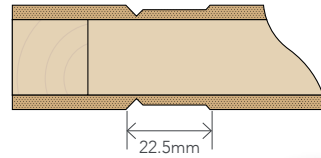

VRP8 Specification Sheet

ROUTERED GROOVE DETAIL

4.75MM MDF SKIN
(FOR INTERIOR USE)

PREMIUM TEMPERED
HARDBOARD SKIN
(FOR SHELTERED
EXTERIOR USE)

Door Weights - kg/m²

Hollow	10.5
Polystyrene	10.5
Solid	28.5
Steel per L/M	2.0

VRP8 Panel Cut-Out Dimensions (mm)

Top Rail	150mm
Mid Rail	150mm
Bottom Rail	180mm
Side Stile	110mm
Top Panel Width	Door Width* less 330mm divided by 2
Top Panel Height	Door Height less 1085mm
Bottom Panel Width	Door Width* less 330mm divided by 2
Bottom Panel Height	605mm

	Stile, Rail and Lockblock Configuration 1980 up to 2400 High Doors 410-910mm Wide		
	Rails	Stiles	Lockblocks
Hollow (1980)	Ex 35mm	Ex 35mm	400 x 70mm
Hollow (Up to 2400)	Ex 35mm	Ex 35mm	800 x 70mm
Polystyrene	Ex 35mm	Ex 35mm	400/800 x 70mm
Solid (Up to 2400)	Ex 140mm	Ex 35mm	N/A
960mm Wide +	Ex 105mm	Ex 105mm	N/A
>2400mm High	Ex 105mm	Ex 105mm	N/A

- All doors over 1210 wide supplied un-primed
- 'Oversize' is doors over 1210mm wide or 2700mm high

- All hollow and polystyrene doors have double lock blocks
- Stock doors are standard sizes between 410mm and 910mm wide