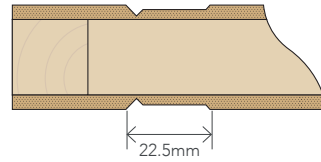

### ROUTERED GROOVE DETAIL

4.75MM MDF SKIN  
(FOR INTERIOR USE)

PREMIUM TEMPERED  
HARDBOARD SKIN (FOR  
SHELTERED EXTERIOR USE)

PLEASE NOTE: GLASS IS NOT INCLUDED. ALL PANELS ARE BEADED WITH REBATED BEADING AS STANDARD. FLUSH BEADING AVAILABLE ON REQUEST.

### VVPP Panel Cut-Out Dimensions (mm)

Top Rail	150mm
Mid Rail	150mm
Bottom Rail	180mm
Side Stile	110mm*
Mid Stile	110mm
Glazing Panel Width	Door Width less 330mm divided by 2**
Glazing Panel Height	Door Height less 1085mm
Grooved Panel Width	Door Width less 330mm divided by 2**
Grooved Panel Height	605mm

	Stile, Rail and Lockblock Configuration 1980 up to 2400 High Doors 410-910mm Wide		
	Rails	Stiles	Lockblocks
Hollow (1980)	Ex 35mm	Ex 35mm	400 x 70mm
Hollow (Up to 2400)	Ex 35mm	Ex 35mm	800 x 70mm
Polystyrene	Ex 35mm	Ex 35mm	400/800 x 70mm
Solid (Up to 2400)	Ex 140mm	Ex 35mm	N/A
960mm Wide +	Ex 105mm	Ex 105mm	N/A
>2400mm High	Ex 105mm	Ex 105mm	N/A

- All doors over 1210 wide supplied un-primed
- 'Oversize' is doors over 1210mm wide or 2700mm high

- All hollow and polystyrene doors have double lock blocks
- Stock doors are standard sizes between 410mm and 910mm wide