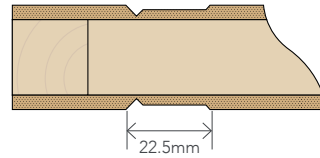

VRP7 Specification Sheet

ROUTERED GROOVE DETAIL

Door Weights - kg/m²

Hollow	10.5
Polystyrene	10.5
Solid	28.5
Steel per L/M	2.0

4.75MM MDF SKIN
(FOR INTERIOR USE)

PREMIUM TEMPERED
HARDBOARD SKIN
(FOR SHELTERED
EXTERIOR USE)

VRP7 Panel Cut-Out Dimensions (mm)

Top Rail	150mm
Mid Rail	150mm
Bottom Rail	180mm
Side Stile	110mm
Top Panel Width	Door Width less 220mm
Top Panel Height	Door Height less 1085mm
Bottom Panel Width	Door Width less 220mm
Bottom Panel Height	605mm

	Stile, Rail and Lockblock Configuration 1980 up to 2400 High Doors 410-910mm Wide		
	Rails	Stiles	Lockblocks
Hollow (1980)	Ex 35mm	Ex 35mm	400 x 70mm
Hollow (Up to 2400)	Ex 35mm	Ex 35mm	800 x 70mm
Polystyrene	Ex 35mm	Ex 35mm	400/800 x 70mm
Solid (Up to 2400)	Ex 140mm	Ex 35mm	N/A
960mm Wide +	Ex 105mm	Ex 105mm	N/A
>2400mm High	Ex 105mm	Ex 105mm	N/A

- All doors over 1210 wide supplied un-primed
- 'Oversize' is doors over 1210mm wide or 2700mm high
- All hollow and polystyrene doors have double lock blocks
- Stock doors are standard sizes between 410mm and 910mm wide
- Tempered hardboard faced doors available for sheltered exterior doors, 38mm, 39.5mm or 42mm options